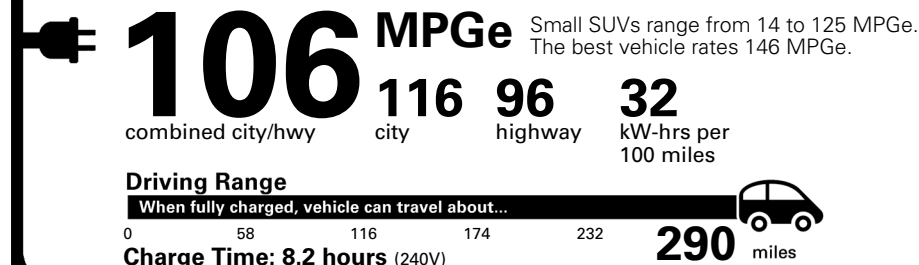

Inland Freight & Handling : \$1,600.00
Total Price : \$46,135.00

Proudly Supporting Hyundai Hope On Wheels and the Fight Against Pediatric Cancer Since 1998.

Fuel Economy and Environment

Electric Vehicle

Fuel Economy

You save \$4,500
in fuel costs over 5 years compared to the average new vehicle.

Annual fuel cost \$800

Fuel Economy & Greenhouse Gas Rating (tailpipe only)

Smog Rating (tailpipe only)

This vehicle emits 0 grams CO₂ per mile. The best emits 0 grams per mile (tailpipe only). Does not include emission from generating electricity; learn more at fueleconomy.gov.

Actual results will vary for many reasons, including driving conditions and how you drive and maintain your vehicle. The average new vehicle gets 29 MPG and costs \$8,500 to fuel over 5 years. Cost estimates are based on 15,000 miles per year at \$0.17 per kW-hr. MPGe is miles per gasoline gallon equivalent. Vehicle emissions are a significant cause of climate change and smog.